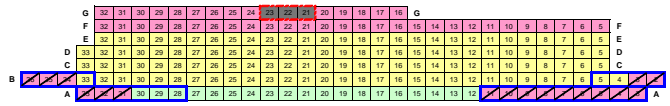

# Bridge Y2: The Tempest / As You Like It

Lilian Baylis Circle

Dress Circle

Stalls

S T A G E

- E47
- E37
- E27
- E20
- E15
- E10
- E7.50 standing
- E12 under 25s
- Restricted view
- Wheelchair space
- Off Sale