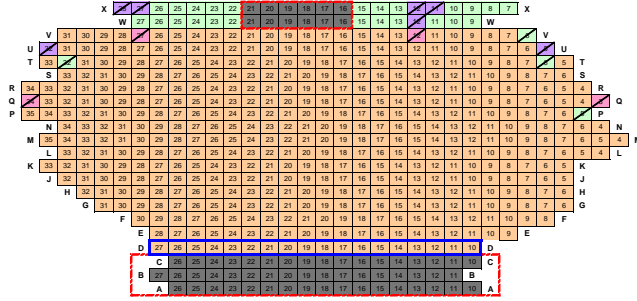

# Bridge Y2: The Tempest / As You Like It

Lilian Baylis Circle

Dress Circle

Stalls

S T A G E

- E47
- E37
- E27
- E20
- E15
- E10
- E7.50 standing
- E12 under 25s
- Restricted view
- Wheelchair space
- Off Sale