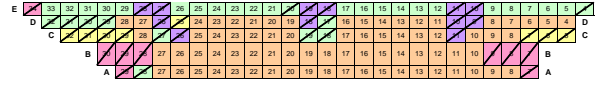

# Bridge Y2: The Tempest / As You Like It

Lilian Baylis Circle

Dress Circle

Stalls

S T A G E

- E47
- E37
- E27
- E20
- E15
- E10
- E7.50 standing
- E12 under 25s
- Restricted view
- Wheelchair space
- Off Sale