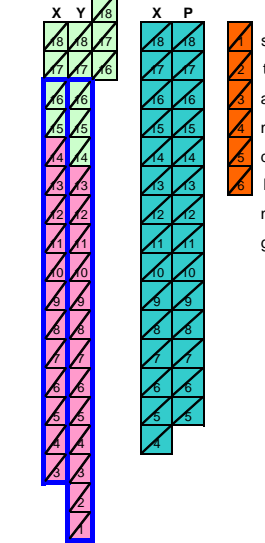

NOISES OFF

- £49.50
- £39.50
- £27.50
- £20.00
- £15.00
- £10.00
- £7.50 Standing
- £12 Under 25s

- Restricted view
- Wheelchair space
- Off Sale

Lilian Baylis Circle

Baylis Circle Dress Circle benches

Dress Circle

Dress Circle Baylis Circle benches

Benthall Box

Guthrie Box

Olivier Box

Atkins Box

Stalls

S T A G E