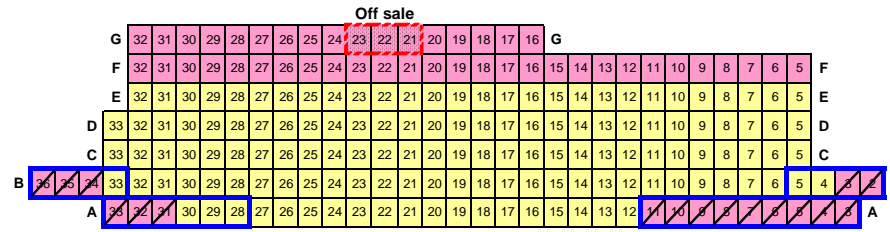

NOISES OFF

- £49.50
- £39.50
- £27.50
- £20.00
- £15.00
- £10.00
- £7.50 Standing
- £12 Under 25s

- Restricted view
- Wheelchair space
- Off Sale

Lilian Baylis Circle

Baylis Circle Dress Circle benches

Dress Circle