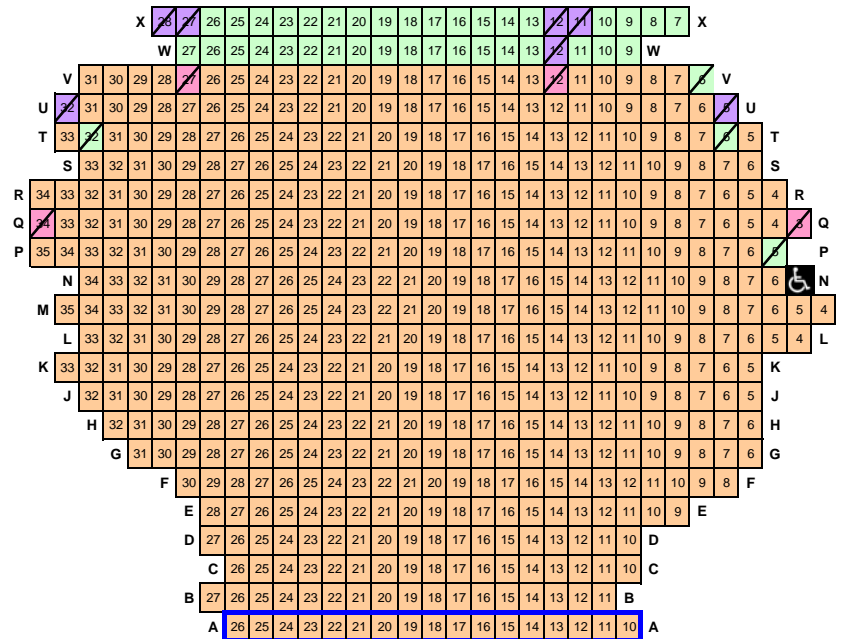

NOISES OFF

- £49.50
- £39.50
- £27.50
- £20.00
- £15.00
- £10.00
- £7.50 Standing
- £12 Under 25s

- Restricted view
- Wheelchair space
- Off Sale

Lilian Baylis Circle

Baylis Circle Dress Circle benches

Dress Circle

Dress Circle Baylis Circle benches

Benthall Box

Guthrie Box

Olivier Box

Atkins Box

Stalls

S T A G E