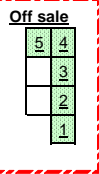

Guthrie Box