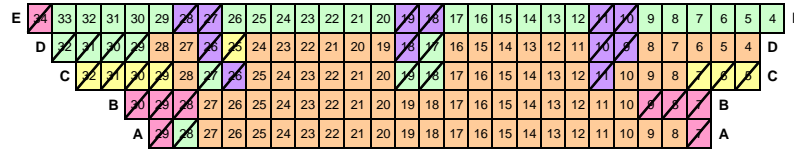

NOISES OFF

- £49.50
- £39.50
- £27.50
- £20.00
- £15.00
- £10.00
- £7.50 Standing
- £12 Under 25s

- Restricted view
- Wheelchair space
- Off Sale

Lilian Baylis Circle

Baylis Circle Dress Circle benches

Dress Circle