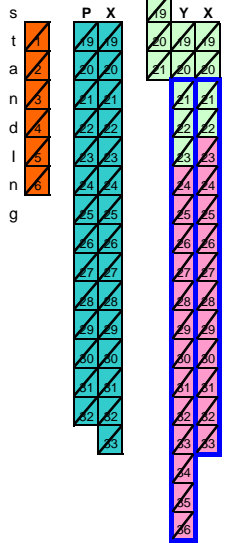

NOISES OFF

- £49.50
- £39.50
- £27.50
- £20.00
- £15.00
- £10.00
- £7.50 Standing
- £12 Under 25s

- Restricted view
- Wheelchair space
- Off Sale

Lilian Baylis Circle

Baylis Circle Dress Circle benches

Dress Circle

Dress Circle Baylis Circle benches

Benthall Box

Guthrie Box

Olivier Box

Atkins Box

Stalls

S T A G E